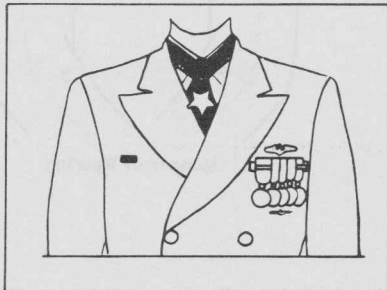

TROUSER STRIPES

U. S. Navy Band (Gold with blue piping)

USNA Band

AWARDS

MANNER OF WEARING

LARGE MEDALS

Full Dress Blue
Male Officer

Full Dress White
Male Officer