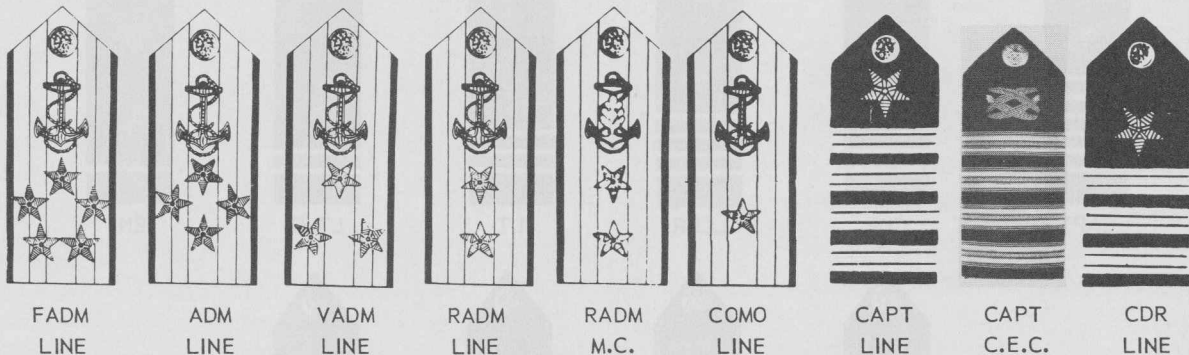

Career Appraisal

Master at Arms

Armed Forces Police

Mourning Band

Manner of Wearing

SHOULDER INSIGNIA

OFFICER SHOULDER MARKS

OFFICER METAL GRADE INSIGNIA

MIDSHIPMEN SHOULDER MARKS

CAPT

CDR

LCDR

LT

LTJG

ENS

Midshipman 1/c
or
NROTC Senior