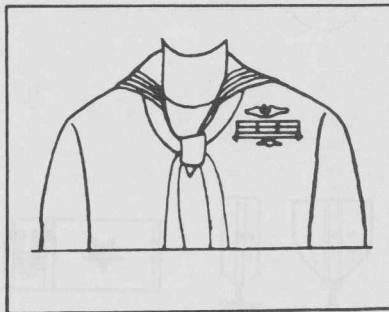

Evening Dress White
Woman Officer

RIBBONS

Service Dress Blue
Male Officer

Service Dress White
Male Officer

Service Dress Blue
Enlisted Man

Service Dress Blue
Enlisted Woman

BADGE AS WORN WITH RIBBONS

United States Navy Uniform Regulations, 1959