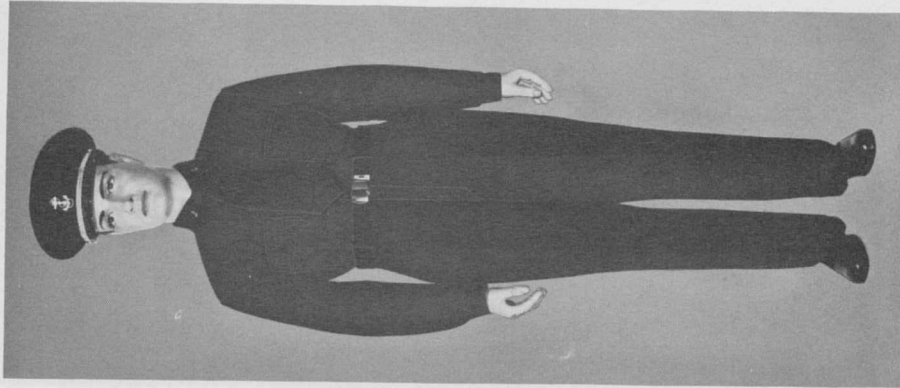

Male Officer

DINNER DRESS
BLUE B UNIFORM

Male
Chief Petty Officer

BLUE WORKING UNIFORMS

Male Officer

Woman Officer

USNA Midshipman

NROTC Midshipman