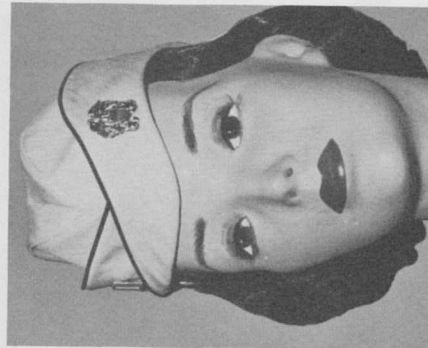

LIGHT BLUE GARRISON CAP

Woman Officer