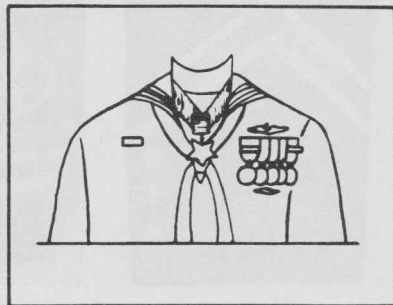

TROUSER STRIPES

U. S. Navy Band (Gold with blue piping)

USNA Band

AWARDS

MANNER OF WEARING

LARGE MEDALS

Full Dress Blue
Male Officer

Full Dress White
Male Officer