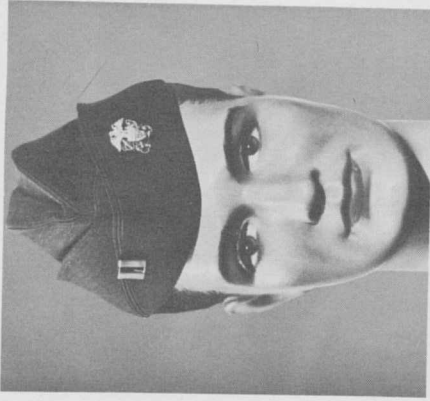

BLUE WORKING JACKET

Enlisted Man
below
Chief Petty Officer

OLIVE DRAB JACKET

Naval Aviation Cadet
or
Aviation Officer Candidate

GREEN GARRISON CAP

Male Officer

BLUE SERVICE CAP

Enlisted Men
below
Chief Petty Officer