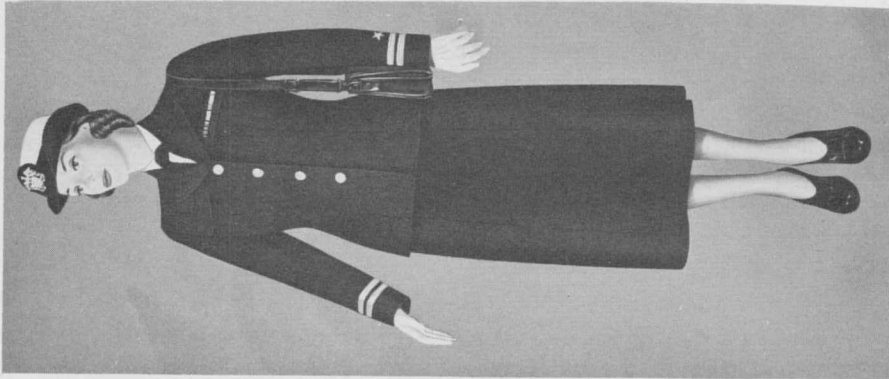

SERVICE DRESS BLUE B UNIFORMS

NROTC Midshipman

USNA Midshipman

Woman Officer

Male Officer

SERVICE DRESS BLUE B UNIFORMS

Naval Aviation Cadet
or
Aviation Officer Candidate

Male
Chief Petty Officer