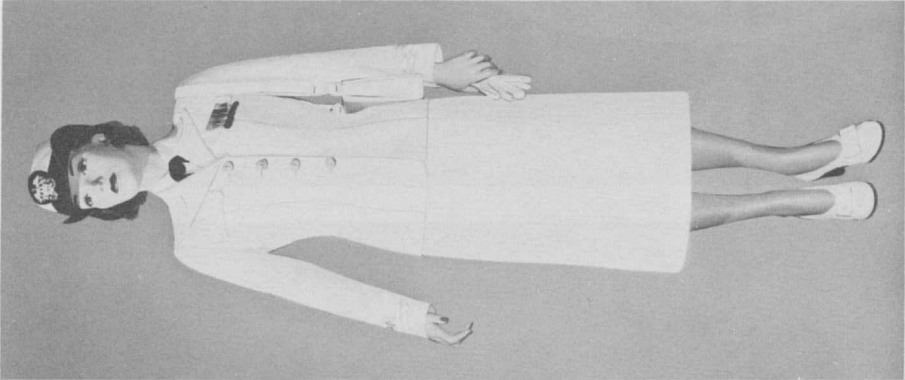

EVENING DRESS WHITE UNIFORMS

Woman Officer