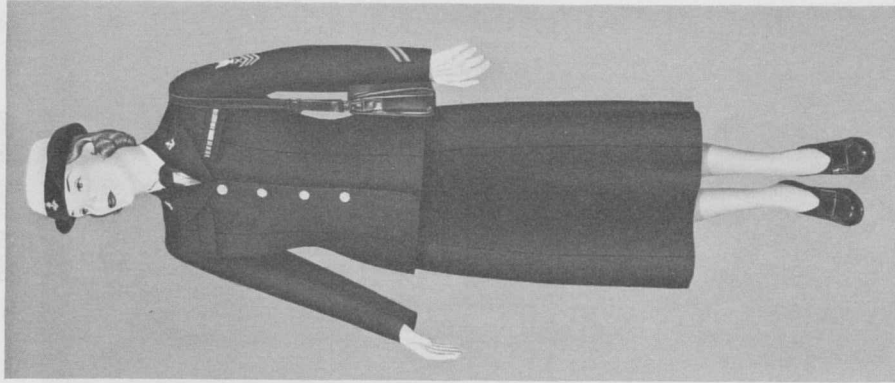

Enlisted Woman