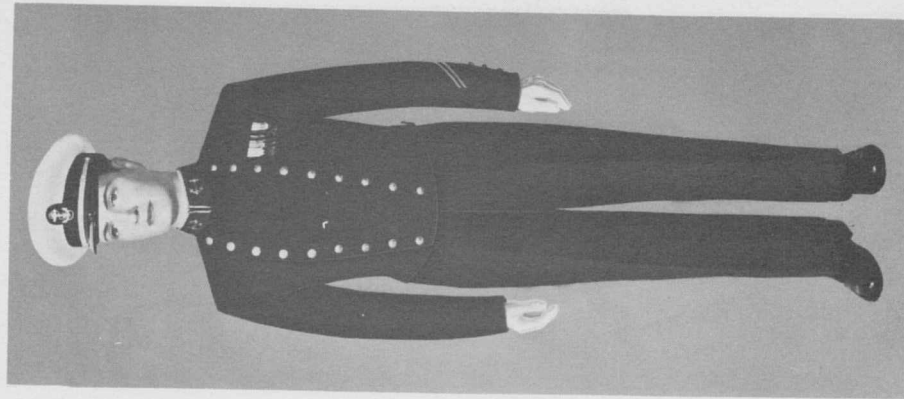

EVENING DRESS BLUE B UNIFORMS

USNA Midshipman