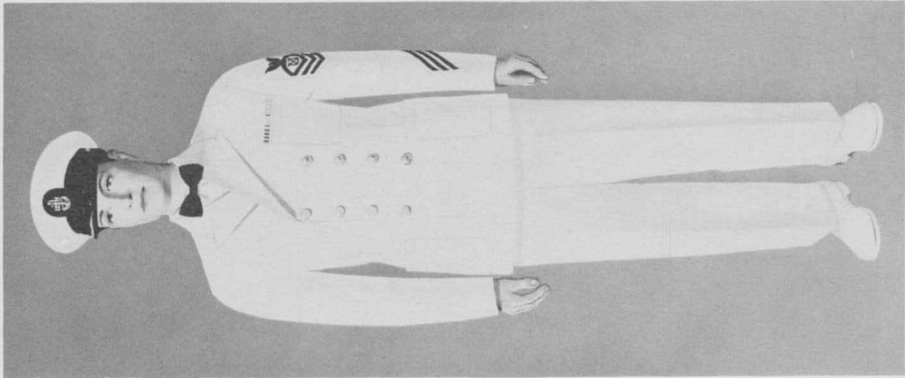

Naval Aviation Cadet
or
Aviation Officer Candidate

Illustrations of Uniforms--Dinner Dress Uniforms

DINNER DRESS
WHITE JACKET UNIFORM

Male Officer

DINNER DRESS
WHITE UNIFORM

Male
Chief Petty Officer

DINNER DRESS
BLUE JACKET UNIFORM