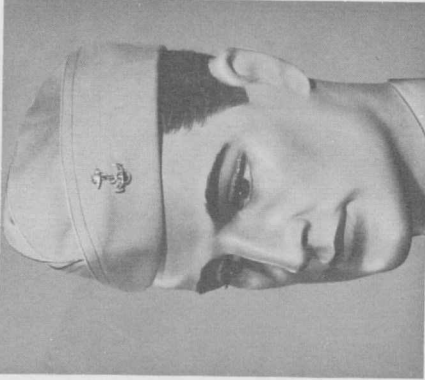

KHAKI GARRISON CAPS

Midshipman