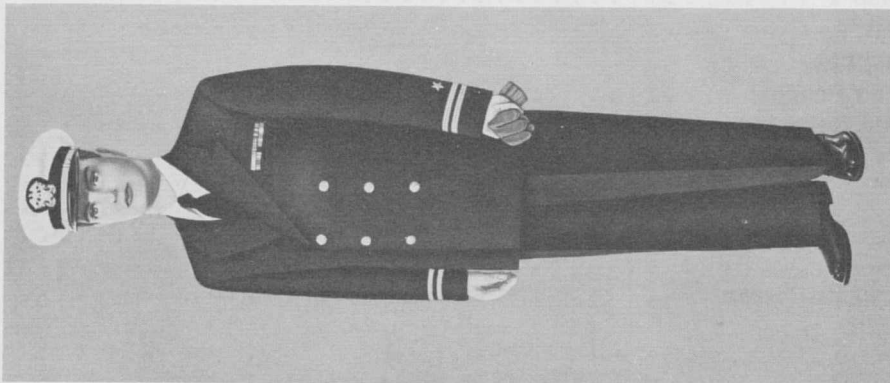

SERVICE DRESS BLUE B UNIFORMS

NROTC Midshipman

USNA Midshipman

Woman Officer

Male Officer

SERVICE DRESS BLUE B UNIFORMS

Naval Aviation Cadet
or
Aviation Officer Candidate

Male
Chief Petty Officer