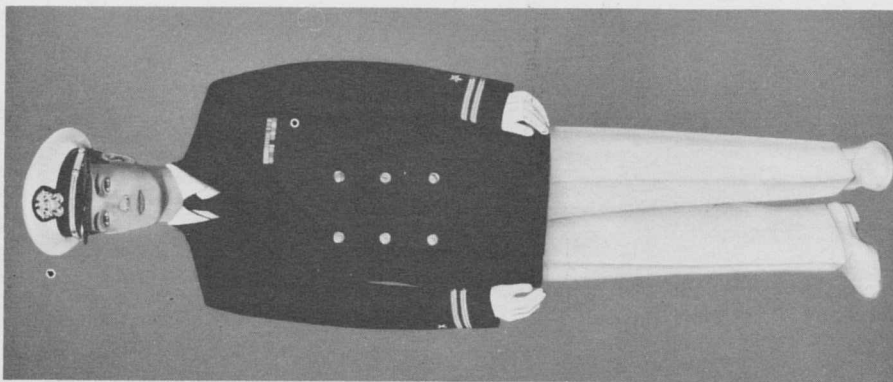

SERVICE DRESS BLUE B UNIFORMS

NROTC Midshipman

USNA Midshipman

Woman Officer

Male Officer

SERVICE DRESS BLUE B UNIFORMS

Naval Aviation Cadet
or
Aviation Officer Candidate

Male
Chief Petty Officer

Enlisted Man
below
Chief Petty Officer

Enlisted Woman

SERVICE DRESS BLUE C UNIFORMS

USNA Midshipman

Woman Officer

Male Officer

SERVICE DRESS KHAKI UNIFORMS

Male Officer