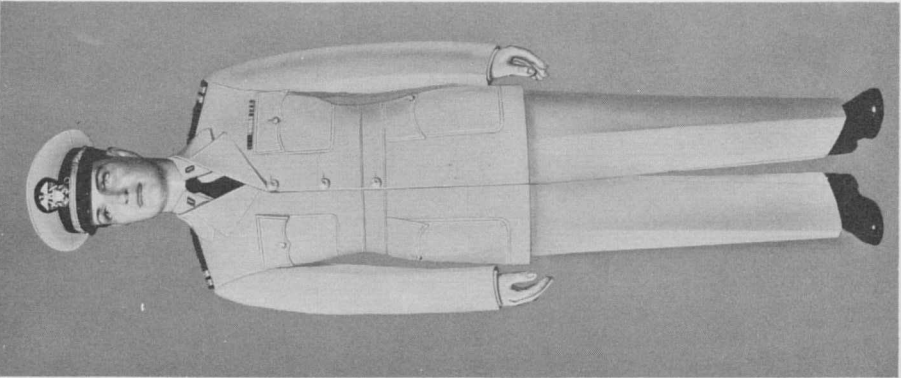

SERVICE DRESS BLUE B UNIFORMS

NROTC Midshipman

USNA Midshipman

Woman Officer

Male Officer

SERVICE DRESS BLUE B UNIFORMS

Naval Aviation Cadet
or
Aviation Officer Candidate

Male
Chief Petty Officer

Enlisted Man
below
Chief Petty Officer

Enlisted Woman

SERVICE DRESS BLUE C UNIFORMS

USNA Midshipman

Woman Officer

Male Officer

SERVICE DRESS KHAKI UNIFORMS

Male Officer