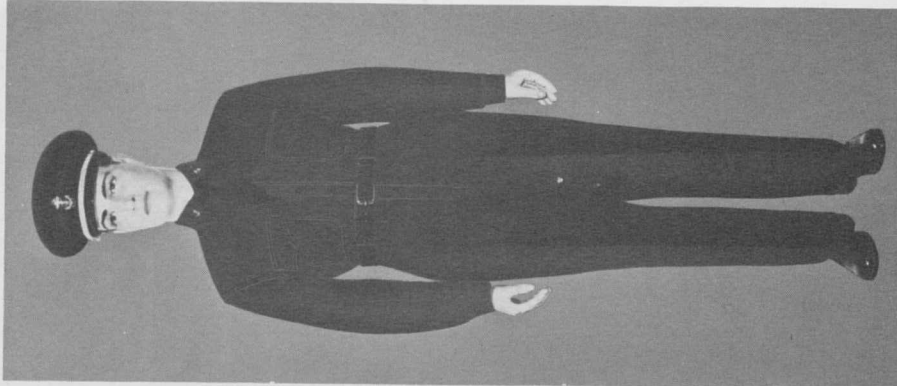

Male Officer

DINNER DRESS
BLUE B UNIFORM

Male
Chief Petty Officer

BLUE WORKING UNIFORMS

Male Officer

Woman Officer

USNA Midshipman

NROTC Midshipman