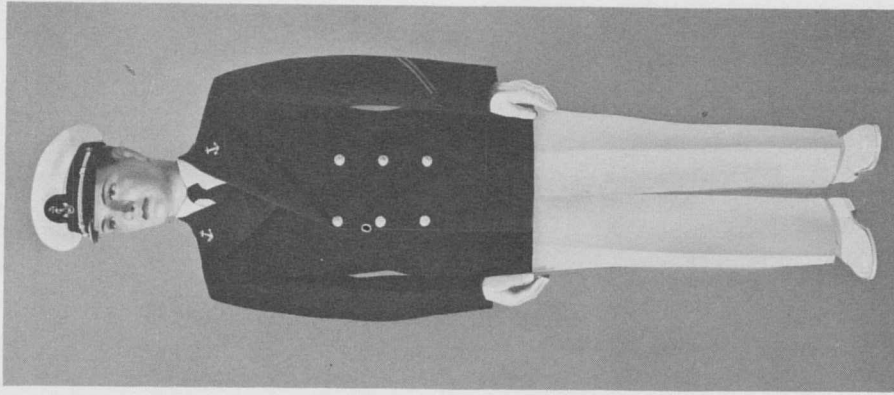

SERVICE DRESS BLUE C UNIFORMS

USNA Midshipman