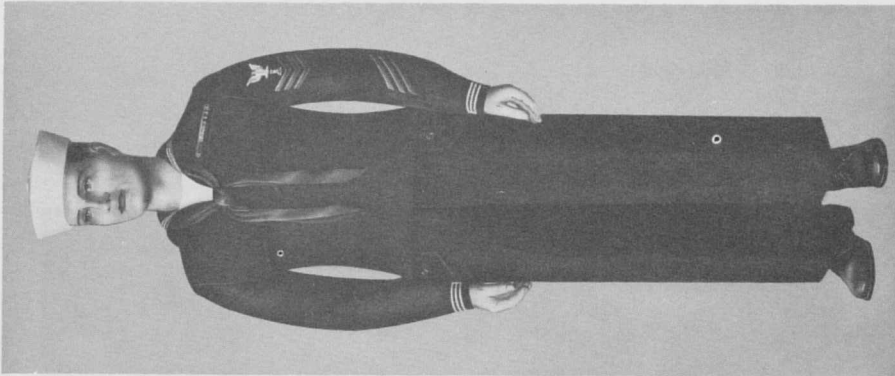

SERVICE DRESS BLUE B UNIFORMS

NROTC Midshipman

USNA Midshipman

Woman Officer

Male Officer

SERVICE DRESS BLUE B UNIFORMS

Naval Aviation Cadet
or
Aviation Officer Candidate

Male
Chief Petty Officer